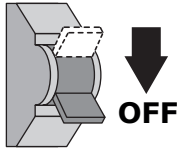

1

Installation Manual
50114502 Venezia trimless white

UPHIX®

2

Cut out 165x165 mm
50114502 Venezia trimless white

4

230V 0.5m

3