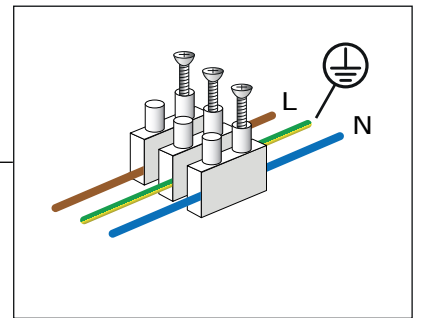

1

Installation Manual

50118025 Napoli Double Aluminium

UPHIX®

2

230V
GU10
Max.2 x 50W

3

4