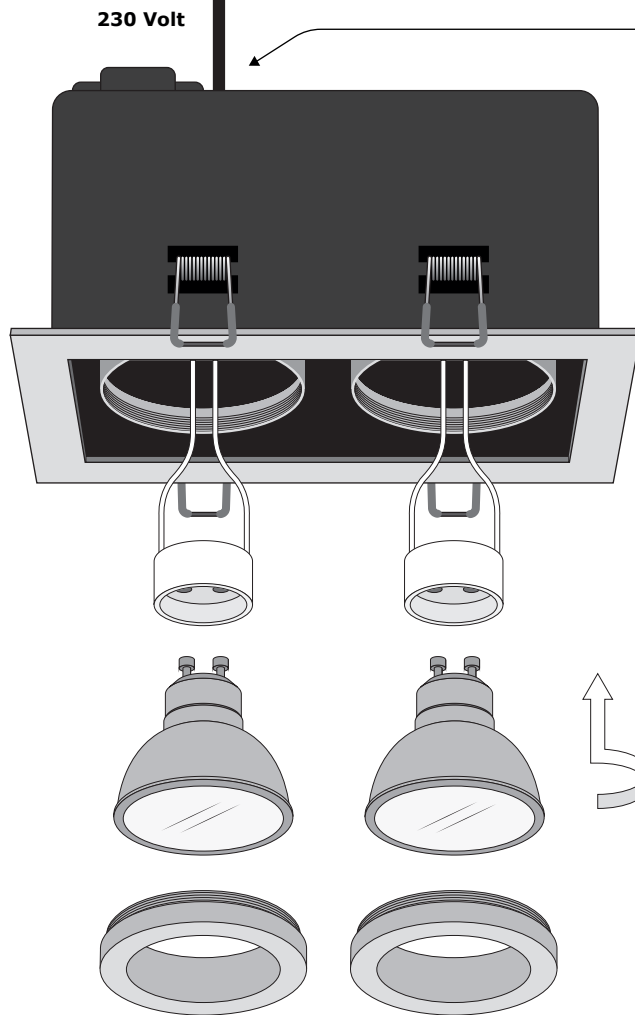

1

Installation Manual

50118025 Napoli Double Aluminium

UPHIX®

2

230V
GU10
Max.2 x 50W

3

4