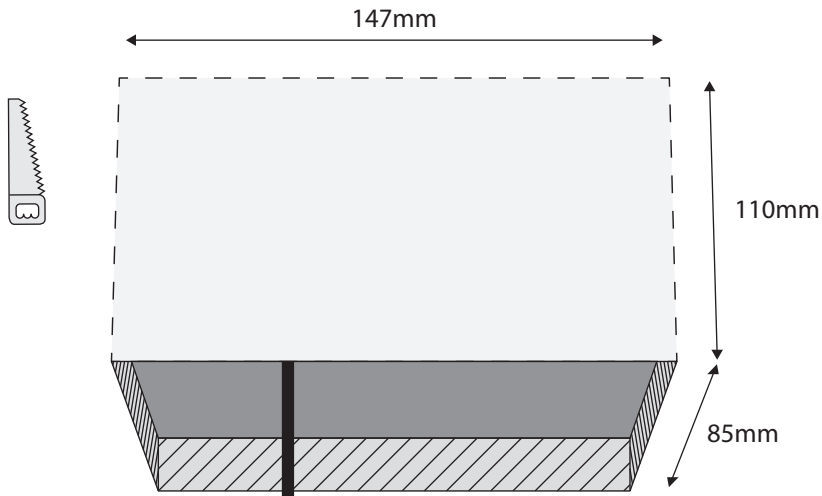

1

Installation Manual

50118025 Napoli Double Aluminium

UPHIX®

2

230V
GU10
Max.2 x 50W

3

4